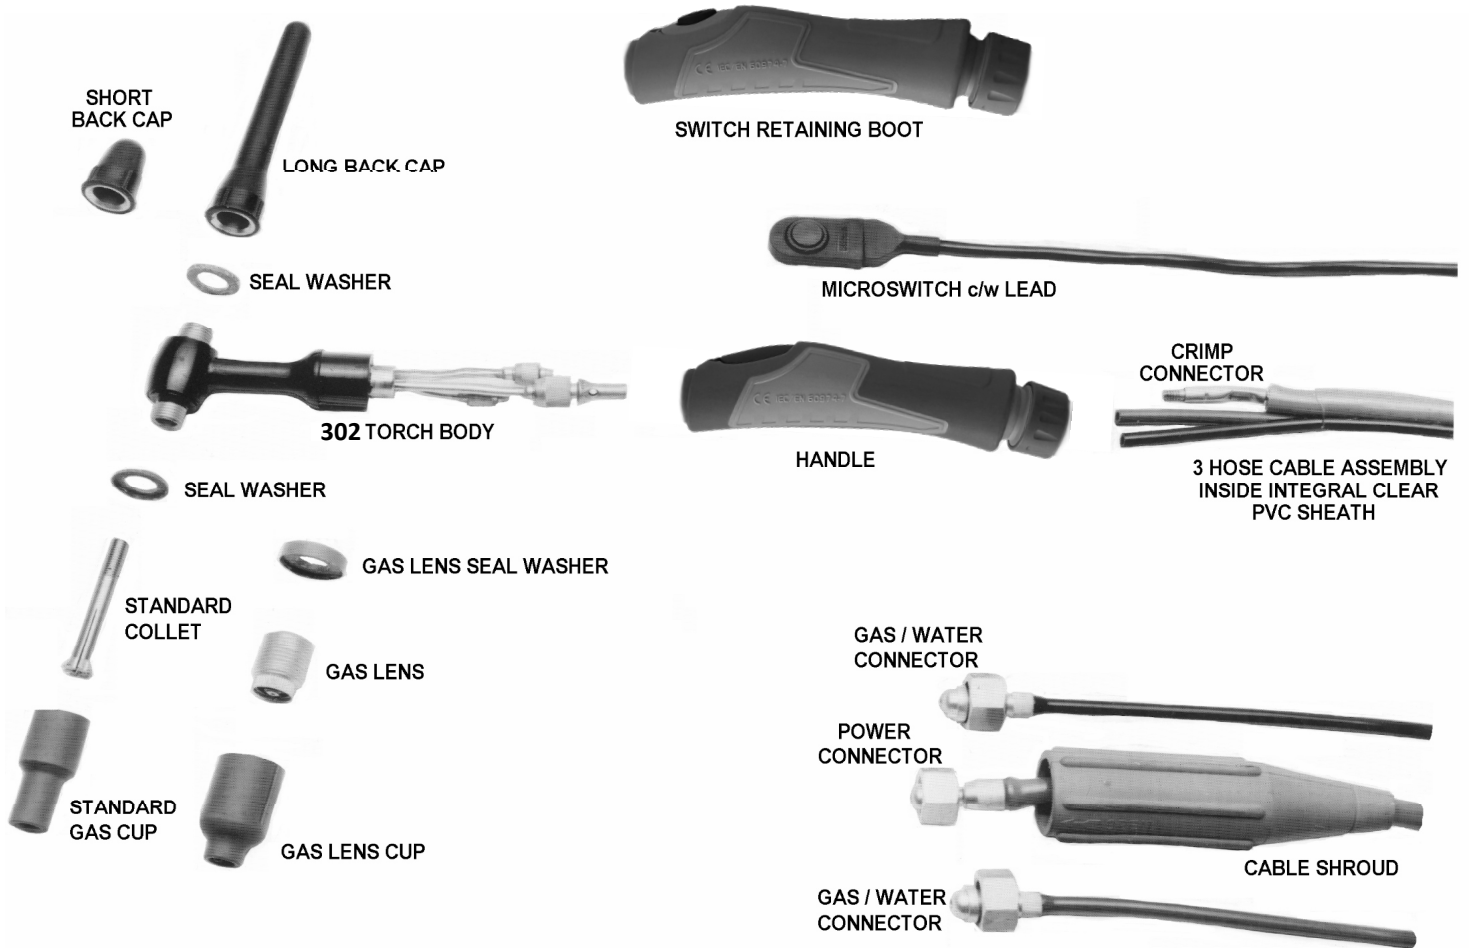

# GENUINE INTERLAS 302 TIG TORCH PARTS

## INTERLAS 302 AIR COOLED TIG TORCH PACKAGES

Part Number	Description	Unit
0316120	302 Torch Package 4m	Each
0316120/SW	302 Torch Package 4m / Switched	Each
0316250	302 Torch Package 8m	Each
0316250/SW	302 Torch Package 8m / Switched	Each

## REPLACEMENT TORCH HEADS

Part Number	Description	Unit
0316048	302 Torch Body	Each